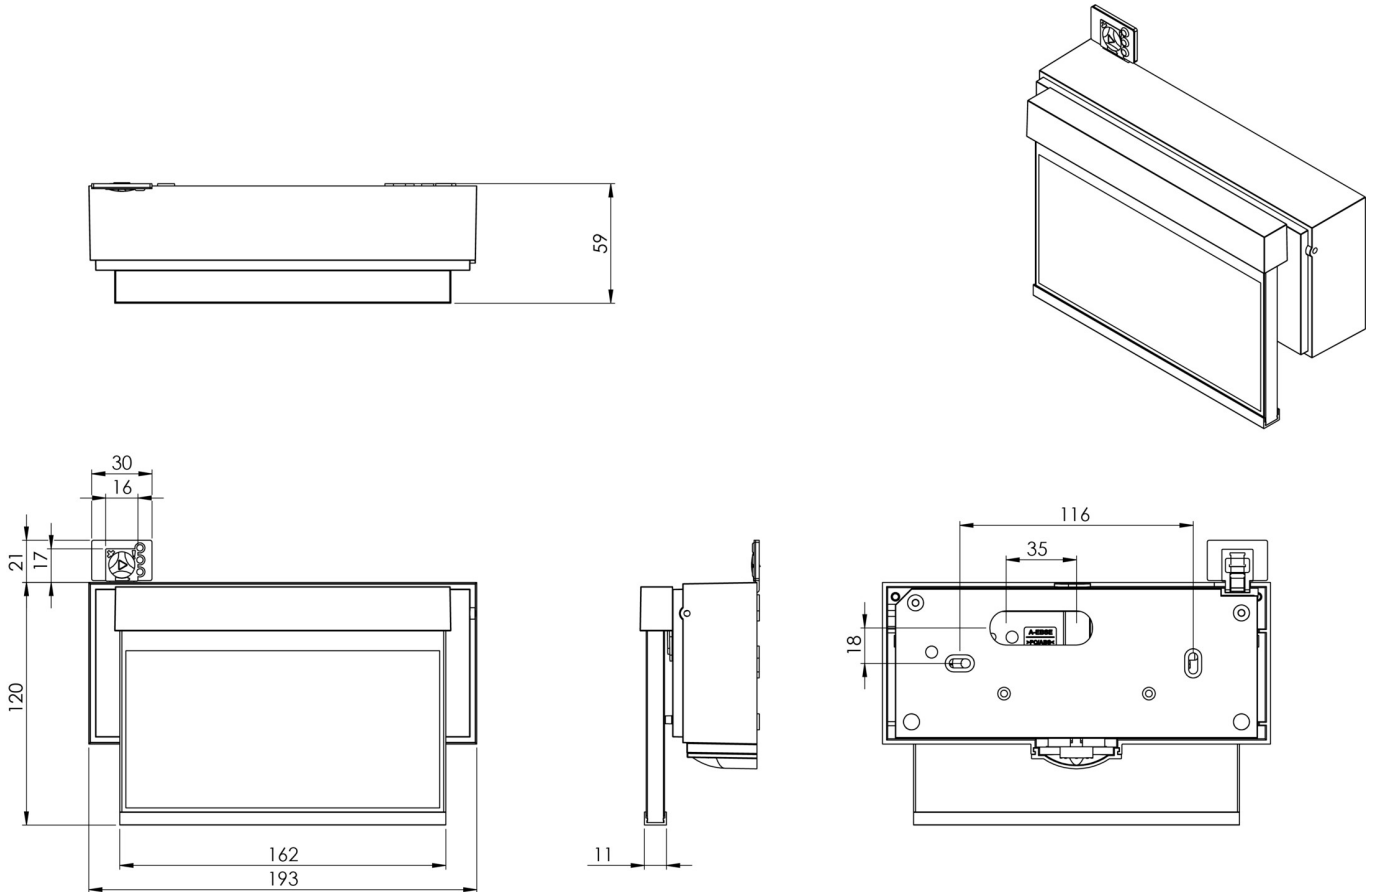

TECHNICAL DRAWING

RELATED PRODUCTS

Art.-No.	Image	Monitoring	Supply	Color	Investment	Automatic log	Maintenance level	Remote maintenance	max. luminaires	Single luminaire monitoring
AIW009ML		Central power supply (ML)	Central power supply	RAL 9003	€€€	Yes	low	Yes	1,920 per system	central
AIW009ML-AZ		Central power supply (ML)	Central power supply	RAL 7016	€€€	Yes	low	Yes	1,920 per system	central

As of: 23.08.2024 - Subject to technical changes and errors.