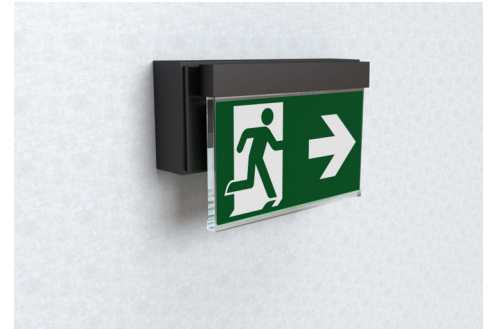

Art.-Nr: AIW009ML-AZ
Exit sign Centralised power supply systems
Wall, Central power supply (ML), CPS, 15 m, IP40, Zinc die-cast, Anthracite

Modern zinc die-cast emergency exit sign luminaire for surface mounting on the wall and for identifying emergency and escape routes.

It is part of the A series luminaire family, which provides solutions for any mounting and has won the German Design Award for its uniform, straight-line design.

Control and monitoring via central power supply system. The innovative integrated lens holder with a rapid fitting fixture permits the flexible use of various lens types. Using the right lens allows the distribution of light to be matched perfectly to the application and simplifies illumination which satisfies all relevant standards. A round lens and hall lens are supplied with every luminaire, allowing it to be adapted perfectly to the respective mounting situation. Other lenses, such as a spotlight lens, beam lens or H lens, are available as options.

More information

www.rp-group.com/en/item/AIW009ML-AZ

TECHNICAL DATA

Luminaire type	Exit sign
Mounting	Wall
Recognition distance	15 m
Pictograph	Set
Illuminant	LED
Housing material	Zinc die-cast
Housing color	Anthracite
Protection type (IP)	IP40
Impact resistance (IK)	≥ 3
Certification	CE, WEEE
Insulation class	2
Supply	Centralised power supply systems
Monitoring	Central power supply (ML)
Bridging time	CPS
Battery	/