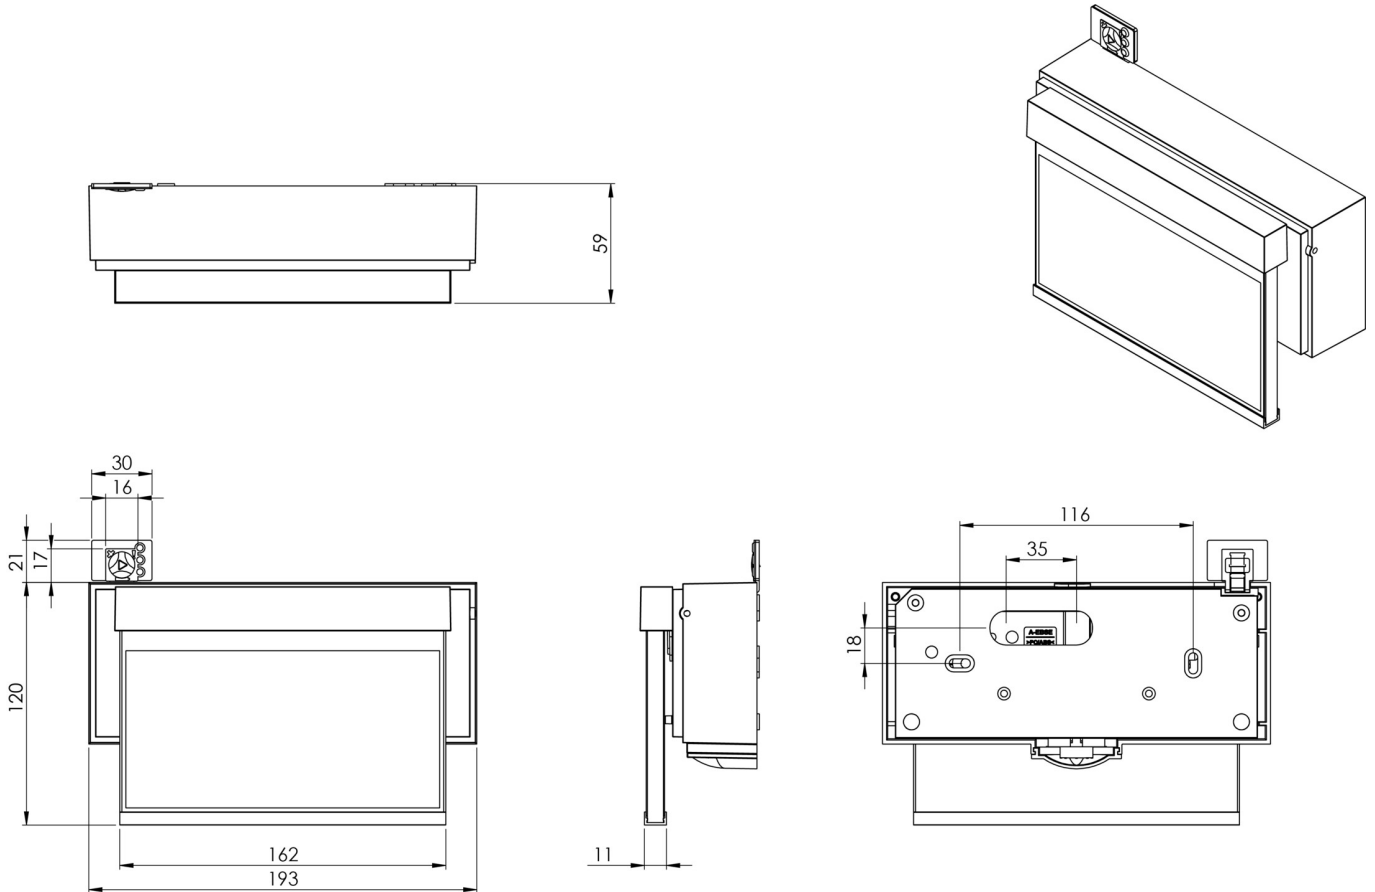

TECHNICAL DRAWING

RELATED PRODUCTS

Art.-No.	Image	Monitoring	Supply	Color	Investment	Automatic log	Maintenance level	Remote maintenance	max. luminaires	Single luminaire monitoring
AIW009ML		Central power supply (ML)	Central power supply	RAL 9003	€€€	Yes	low	Yes	1,920 per system	central
AIW009ML-E		Central power supply (ML)	Central power supply	Edelstahl	€€€	Yes	low	Yes	1,920 per system	central

As of: 23.08.2024 - Subject to technical changes and errors.