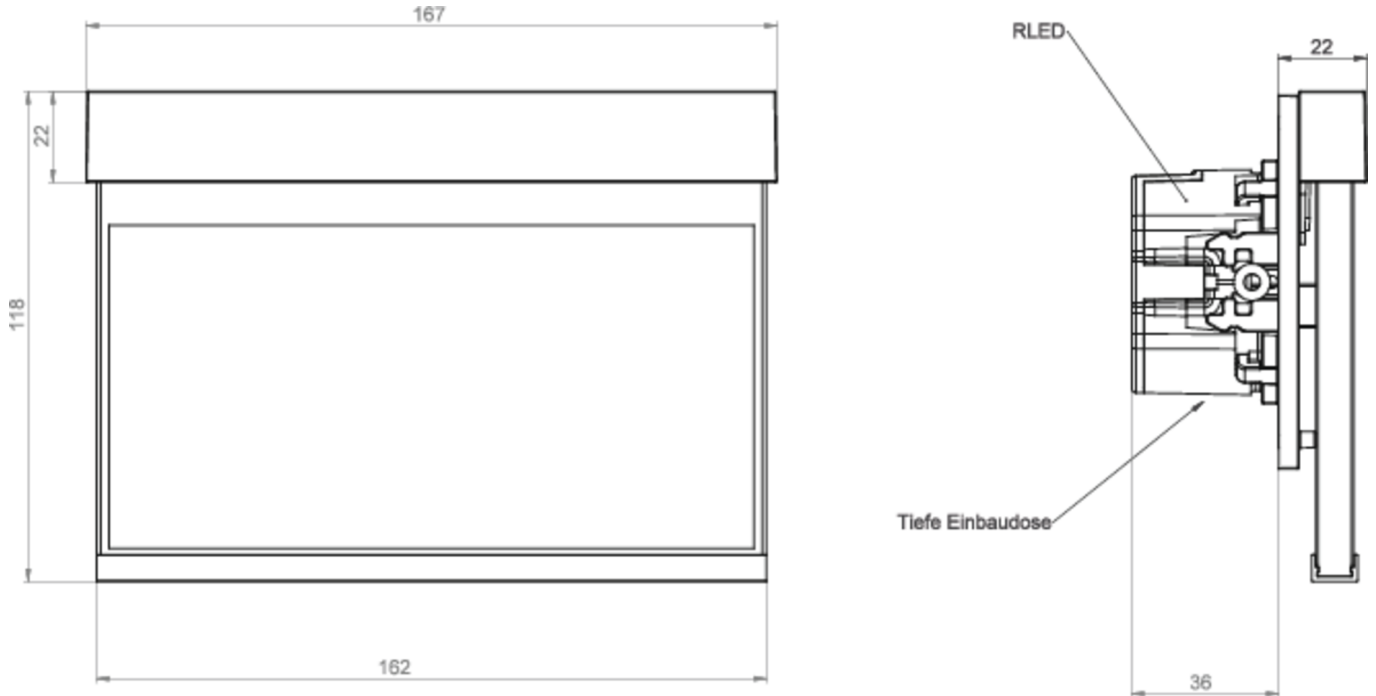

TECHNICAL DRAWING

RELATED PRODUCTS

Art.-No.	Image	Monitoring	Supply	Color	Investment	Automatic log	Maintenance level	Remote maintenance	max. luminaires	Single luminaire monitoring
AIR009ML		Central power supply (ML)	Central power supply	RAL 9003	€€€	Yes	low	Yes	1,920 per system	central
AIR009ML-AZ		Central power supply (ML)	Central power supply	RAL 7016	€€€	Yes	low	Yes	1,920 per system	central
AIR009ML-E		Central power supply (ML)	Central power supply	Edelstahl	€€€	Yes	low	Yes	1,920 per system	central
AIR509CC-AZ		CoreCompact 24 (CC)	Central power supply	RAL 7016	€€	Yes	low	Yes		central
AIR509CC-E		CoreCompact 24 (CC)	Central power supply	Edelstahl	€€	Yes	low	Yes		central

As of: 23.08.2024 - Subject to technical changes and errors.