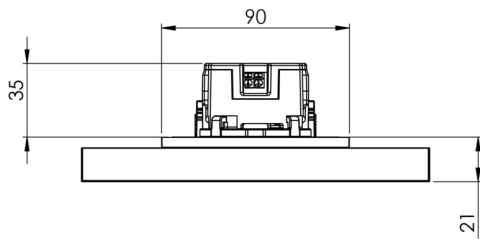

TECHNICAL DRAWING