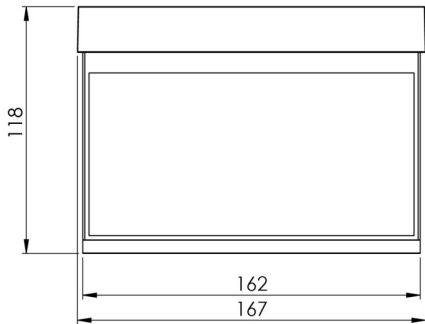

TECHNICAL DRAWING