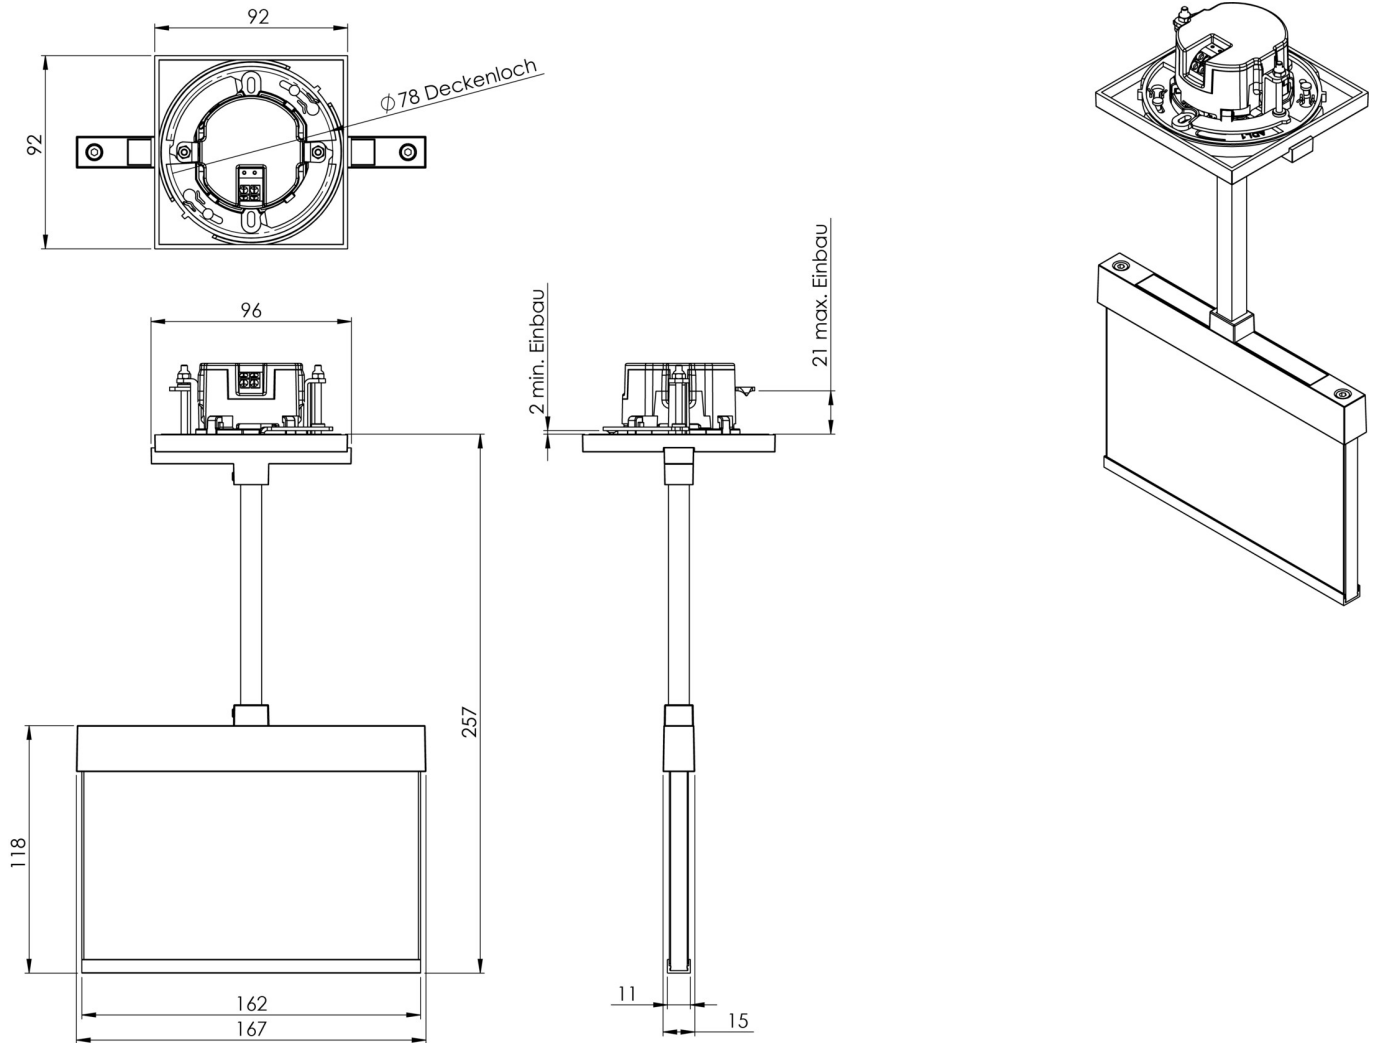

TECHNICAL DRAWING

ACCESSORY LIST

AM-X-PKG -