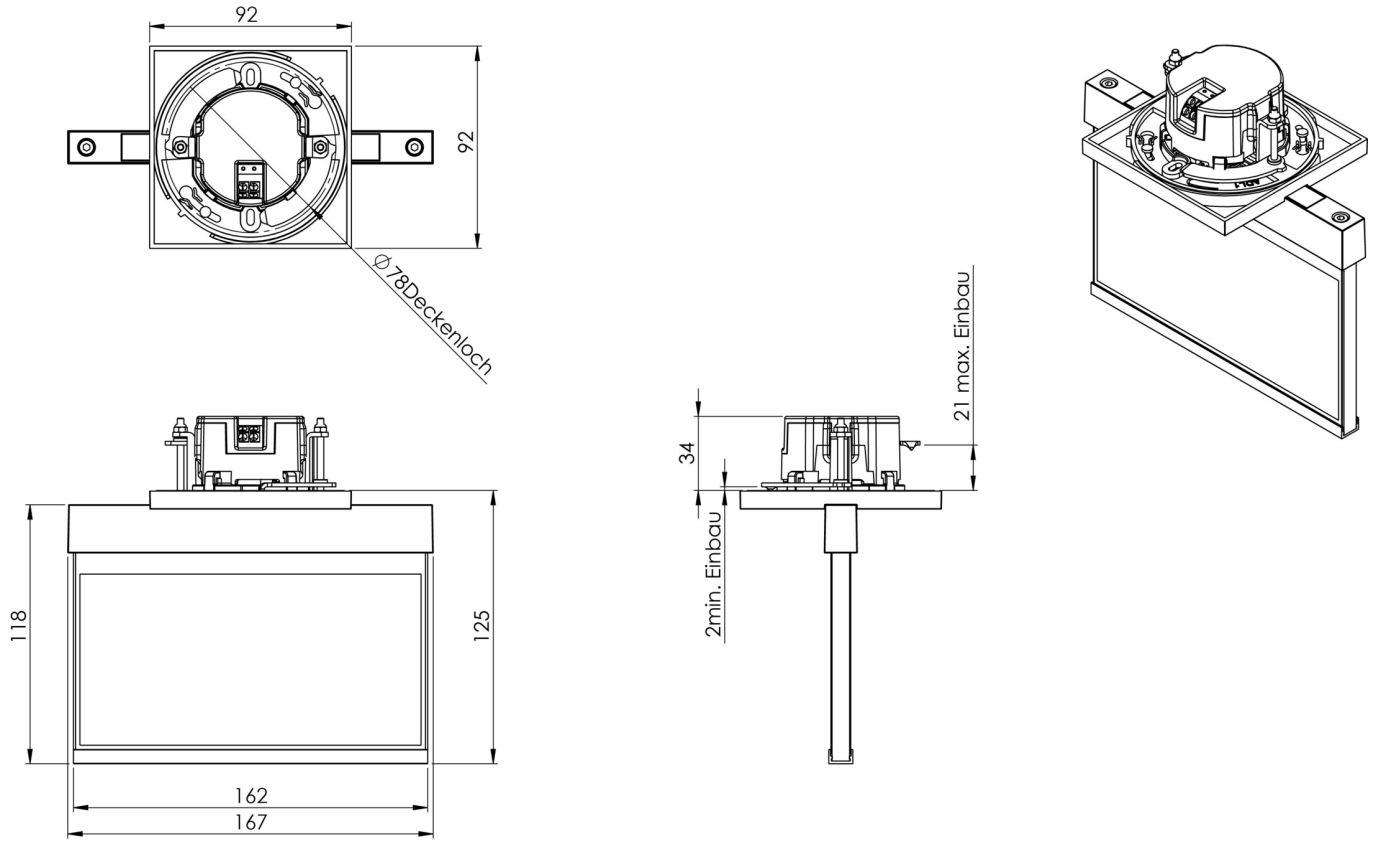

TECHNICAL DRAWING