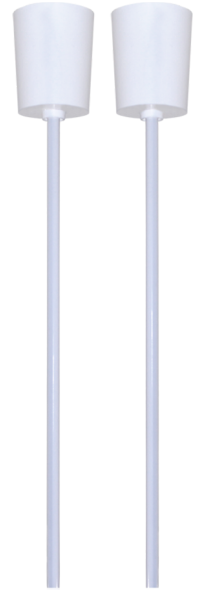

Art.-Nr: 2PW-EB

The pendulums are a practical solution for suspending an emergency luminaire from the ceiling. The mounting is simple. The pendulums are attached with only a single hook each into the ceiling. The luminaire is then attached to the pendulums. The needed cables are already put through on of the steel tubes and you don't have to run the cables through on site.

[Mer informasjon](#)

TEKNISKE DATA

dybde	60 mm
Bredde	120 mm
Høyde	500 mm
Vekt	0.37 kg
Tolltariffnummer	94059900
Opprinnelsesland	DEUTSCHLAND
EAN	4260349824392

stand: 21.06.2024 - Det tas forbehold om tekniske endringer og feil.