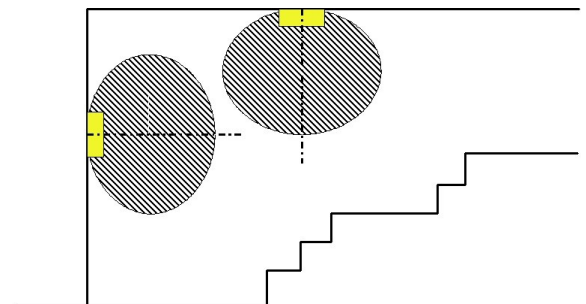

Luminaire: RP-TECHNIK KMB018WL ER-Light universal, SB + WL/8h

Lamps: 1 x KMB018WL

Colour rendering index:	75
Luminous flux:	85 lm
Correction Factor:	1.000
Emergency lighting factor:	1.00
Emergency lighting luminous flux:	85 lm
Light output ratio:	75.51
Light output ratio (lower hemisphere):	100.00
Light output ratio (upper hemisphere):	0.00

Glare valuation (Maximum luminous intensity [cd])

	C0	C90	C0 - C360
Gamma 60° - 90°	2.2	58.1	58.1
Gamma 0° - 180°	19.1	62.6	62.6

Distance table for even escape routes

Mounting Height [m]

2.50	1.08	3.14	6.61	10.20	4.21
3.00	0.98	3.16	5.87	10.91	2.40
3.50	0.66	3.08	4.97	9.76	1.95
4.00	0.00	2.93	4.41	7.37	0.00
4.50	0.00	2.24	2.23	6.44	0.00
5.00	0.00	1.49	1.49	3.72	0.00
5.50	0.00	0.34	0.32	1.33	0.00
6.00	0.00	0.00	0.00	0.00	0.00
6.50	0.00	0.00	0.00	0.00	0.00
7.00	0.00	0.00	0.00	0.00	0.00

The spacing table is based on the following parameters:

- Maintenance factor: 0.80
- Emergency lighting factor: 1.00
- Minimum illuminance on centre line: 1.00 lx
- Minimum illuminance on half of escape route width: 0.50 lx
- Diversity on the centre line max. 40 : 1
- Width of escape route: 2.00 m