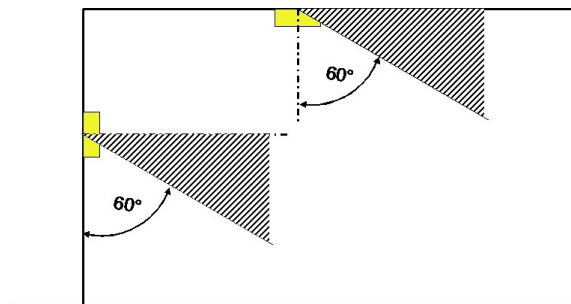

Luminaire: RP-TECHNIK KMB018WL ER-Light universal, SB + WL/8h

Lamps: 1 x KMB018WL

Colour rendering index:	75
Luminous flux:	85 lm
Correction Factor:	1.000
Emergency lighting factor:	1.00
Emergency lighting luminous flux:	85 lm
Light output ratio:	75.51
Light output ratio (lower hemisphere):	100.00
Light output ratio (upper hemisphere):	0.00

Glare valuation (Maximum luminous intensity [cd])

	C0	C90	C0 - C360
Gamma 60° - 90°	2.2	58.1	58.1
Gamma 0° - 180°	19.1	62.6	62.6

Distance table for even escape routes

Mounting Height [m]

2.50	1.08	3.14	6.61	10.20	4.21
3.00	0.98	3.16	5.87	10.91	2.40
3.50	0.66	3.08	4.97	9.76	1.95
4.00	0.00	2.93	4.41	7.37	0.00
4.50	0.00	2.24	2.23	6.44	0.00
5.00	0.00	1.49	1.49	3.72	0.00
5.50	0.00	0.34	0.32	1.33	0.00
6.00	0.00	0.00	0.00	0.00	0.00
6.50	0.00	0.00	0.00	0.00	0.00
7.00	0.00	0.00	0.00	0.00	0.00

The spacing table is based on the following parameters:

- Maintenance factor: 0.80
- Emergency lighting factor: 1.00
- Minimum illuminance on centre line: 1.00 lx
- Minimum illuminance on half of escape route width: 0.50 lx
- Diversity on the centre line max. 40 : 1
- Width of escape route: 2.00 m