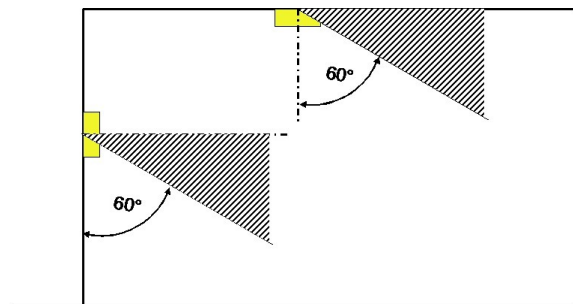

Luminaire: RP-TECHNIK KMB018WB ER-Light universal, SB + WB/8h

Lamps: 1 x KMB018WB

Colour rendering index:	75
Luminous flux:	85 lm
Correction Factor:	1.000
Emergency lighting factor:	1.00
Emergency lighting luminous flux:	85 lm
Light output ratio:	75.51
Light output ratio (lower hemisphere):	100.00
Light output ratio (upper hemisphere):	0.00

Glare valuation (Maximum luminous intensity [cd])

	C0	C90	C0 - C360
Gamma 60° - 90°	2.2	58.1	58.1
Gamma 0° - 180°	19.1	62.6	62.6

Distance table for even escape routes

Mounting Height [m]

2.50	1.08	3.14	6.61	10.20	4.21
3.00	0.98	3.16	5.87	10.91	2.40
3.50	0.66	3.08	4.97	9.76	1.95
4.00	0.00	2.93	4.41	7.37	0.00
4.50	0.00	2.24	2.23	6.44	0.00
5.00	0.00	1.49	1.49	3.72	0.00
5.50	0.00	0.34	0.32	1.33	0.00
6.00	0.00	0.00	0.00	0.00	0.00
6.50	0.00	0.00	0.00	0.00	0.00
7.00	0.00	0.00	0.00	0.00	0.00

The spacing table is based on the following parameters:

- Maintenance factor: 0.80
- Emergency lighting factor: 1.00
- Minimum illuminance on centre line: 1.00 lx
- Minimum illuminance on half of escape route width: 0.50 lx
- Diversity on the centre line max. 40 : 1
- Width of escape route: 2.00 m