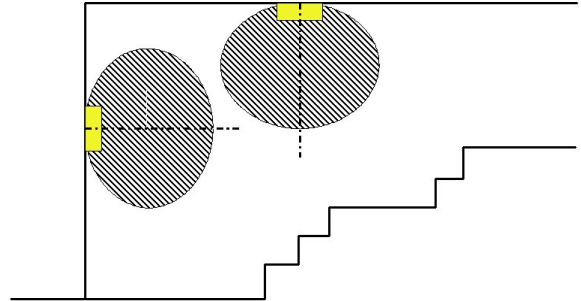

Luminaire: RP-TECHNIK KMB013WB ER-Light universal, SB + WB/3h

Lamps: 1 x KMB013WB

Colour rendering index:	75
Luminous flux:	190 lm
Correction Factor:	1.000
Emergency lighting factor:	1.00
Emergency lighting luminous flux:	190 lm
Light output ratio:	75.51
Light output ratio (lower hemisphere):	100.00
Light output ratio (upper hemisphere):	0.00

Glare valuation (Maximum luminous intensity [cd])

	C0	C90	C0 - C360
Gamma 60° - 90°	4.9	129.8	129.8
Gamma 0° - 180°	42.8	139.9	139.9

Distance table for even escape routes

Mounting Height [m]

2.50	1.64	4.86	8.59	12.41	5.24
3.00	1.67	4.78	9.22	13.65	5.73
3.50	1.63	4.65	9.63	14.75	6.15
4.00	1.59	4.72	10.15	15.76	6.39
4.50	1.46	4.72	8.75	16.27	3.58
5.00	1.19	4.62	7.56	14.77	3.20
5.50	0.75	4.55	7.25	14.60	2.30
6.00	0.00	4.37	6.57	10.96	0.00
6.50	0.00	3.82	3.81	9.95	0.00
7.00	0.00	2.94	2.93	8.87	0.00

The spacing table is based on the following parameters:

- Maintenance factor: 0.80
- Emergency lighting factor: 1.00
- Minimum illuminance on centre line: 1.00 lx
- Minimum illuminance on half of escape route width: 0.50 lx
- Diversity on the centre line max. 40 : 1
- Width of escape route: 2.00 m