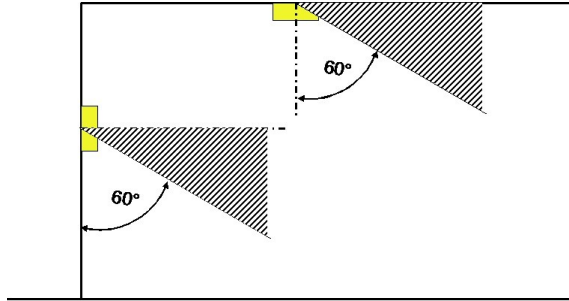

Luminaire: RP-TECHNIK KMB013WB ER-Light universal, SB + WB/3h

Lamps: 1 x KMB013WB

Colour rendering index:	75
Luminous flux:	190 lm
Correction Factor:	1.000
Emergency lighting factor:	1.00
Emergency lighting luminous flux:	190 lm
Light output ratio:	75.51
Light output ratio (lower hemisphere):	100.00
Light output ratio (upper hemisphere):	0.00

Glare valuation (Maximum luminous intensity [cd])

	C0	C90	C0 - C360
Gamma 60° - 90°	4.9	129.8	129.8
Gamma 0° - 180°	42.8	139.9	139.9

Distance table for even escape routes

Mounting Height [m]

2.50	1.64	4.86	8.59	12.41	5.24
3.00	1.67	4.78	9.22	13.65	5.73
3.50	1.63	4.65	9.63	14.75	6.15
4.00	1.59	4.72	10.15	15.76	6.39
4.50	1.46	4.72	8.75	16.27	3.58
5.00	1.19	4.62	7.56	14.77	3.20
5.50	0.75	4.55	7.25	14.60	2.30
6.00	0.00	4.37	6.57	10.96	0.00
6.50	0.00	3.82	3.81	9.95	0.00
7.00	0.00	2.94	2.93	8.87	0.00

The spacing table is based on the following parameters:

- Maintenance factor: 0.80
- Emergency lighting factor: 1.00
- Minimum illuminance on centre line: 1.00 lx
- Minimum illuminance on half of escape route width: 0.50 lx
- Diversity on the centre line max. 40 : 1
- Width of escape route: 2.00 m