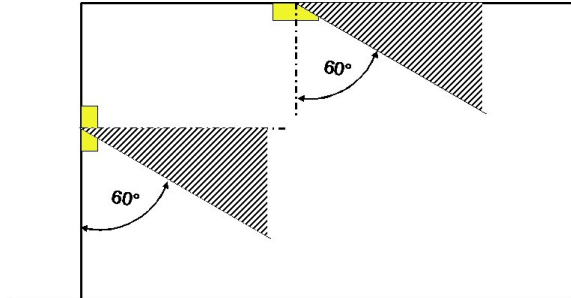

Luminaire: RP-TECHNIK KMB011WL ER-Light Universal SB + WL/1h

Lamps: 1 x KMB011WL

Colour rendering index:	75
Luminous flux:	190 lm
Correction Factor:	1.000
Emergency lighting factor:	1.00
Emergency lighting luminous flux:	190 lm
Light output ratio:	75.51
Light output ratio (lower hemisphere):	100.00
Light output ratio (upper hemisphere):	0.00

Glare valuation (Maximum luminous intensity [cd])

	C0	C90	C0 - C360
Gamma 60° - 90°	4.9	129.8	129.8
Gamma 0° - 180°	42.8	139.9	139.9

Distance table for even escape routes

Mounting Height [m]					
2.50	1.64	4.86	8.59	12.41	5.24
3.00	1.67	4.78	9.22	13.65	5.73
3.50	1.63	4.65	9.63	14.75	6.15
4.00	1.59	4.72	10.15	15.76	6.39
4.50	1.46	4.72	8.75	16.27	3.58
5.00	1.19	4.62	7.56	14.77	3.20
5.50	0.75	4.55	7.25	14.60	2.30
6.00	0.00	4.37	6.57	10.96	0.00
6.50	0.00	3.82	3.81	9.95	0.00
7.00	0.00	2.94	2.93	8.87	0.00

The spacing table is based on the following parameters:

- Maintenance factor: 0.80
- Emergency lighting factor: 1.00
- Minimum illuminance on centre line: 1.00 lx
- Minimum illuminance on half of escape route width: 0.50 lx
- Diversity on the centre line max. 40 : 1
- Width of escape route: 2.00 m