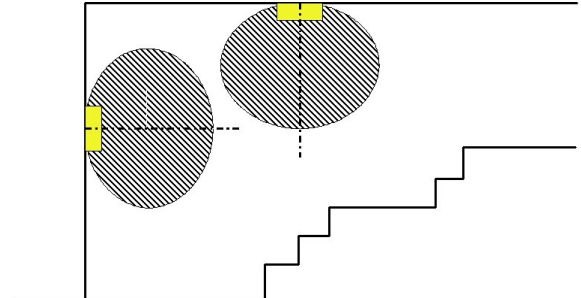

Luminaire: RP-TECHNIK KMB011WL ER-Light Universal SB + WL/1h

Lamps: 1 x KMB011WL

Colour rendering index:	75
Luminous flux:	190 lm
Correction Factor:	1.000
Emergency lighting factor:	1.00
Emergency lighting luminous flux:	190 lm
Light output ratio:	75.51
Light output ratio (lower hemisphere):	100.00
Light output ratio (upper hemisphere):	0.00

Glare valuation (Maximum luminous intensity [cd])

	C0	C90	C0 - C360
Gamma 60° - 90°	4.9	129.8	129.8
Gamma 0° - 180°	42.8	139.9	139.9

Distance table for even escape routes

Mounting Height [m]					
2.50	1.64	4.86	8.59	12.41	5.24
3.00	1.67	4.78	9.22	13.65	5.73
3.50	1.63	4.65	9.63	14.75	6.15
4.00	1.59	4.72	10.15	15.76	6.39
4.50	1.46	4.72	8.75	16.27	3.58
5.00	1.19	4.62	7.56	14.77	3.20
5.50	0.75	4.55	7.25	14.60	2.30
6.00	0.00	4.37	6.57	10.96	0.00
6.50	0.00	3.82	3.81	9.95	0.00
7.00	0.00	2.94	2.93	8.87	0.00

The spacing table is based on the following parameters:

- Maintenance factor: 0.80
- Emergency lighting factor: 1.00
- Minimum illuminance on centre line: 1.00 lx
- Minimum illuminance on half of escape route width: 0.50 lx
- Diversity on the centre line max. 40 : 1
- Width of escape route: 2.00 m